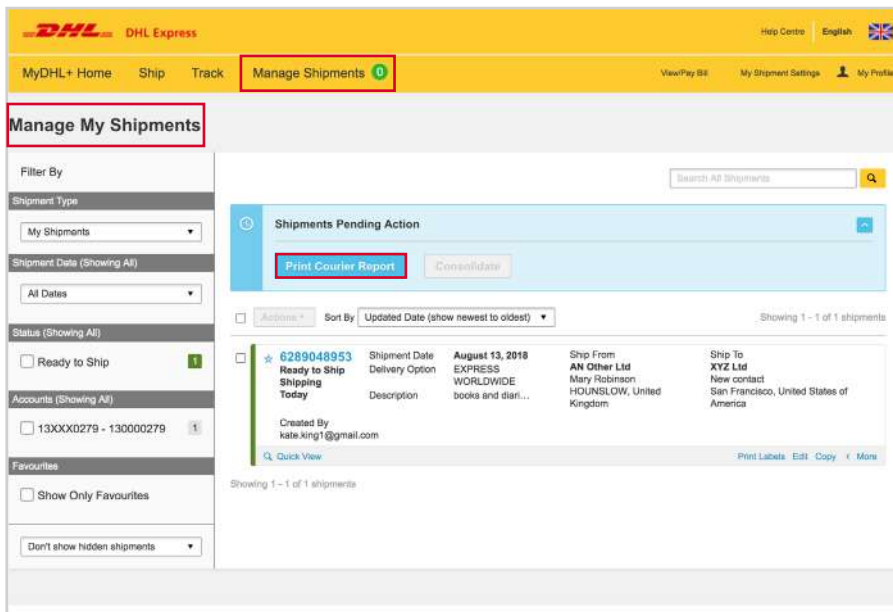

MyDHL⁺

COURIER REPORT

Simply fast. Simply efficient. Simply amazing.

DHL Express – Excellence. Simply delivered.

COURIER REPORT

The MyDHL+ Courier Report details the shipments that have labels printed and are ready to be shipped today.

- i** Shipments with labels ready to be printed will not be included in the report. If these shipments are to be picked up today, print the labels before running the Courier Report.

To print the report, go to **Manage My Shipments** and select **Print Courier Report** at the top of the page.