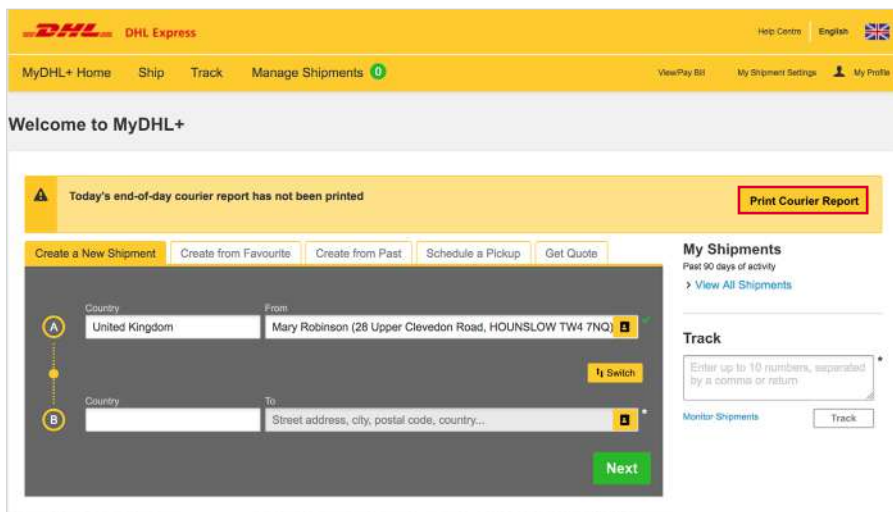

MyDHL⁺

COURIER REPORT

Simply fast. Simply efficient. Simply amazing.

DHL Express – Excellence. Simply delivered.

COURIER REPORT

The MyDHL+ Courier Report details the shipments that have labels printed and are ready to be shipped today.

- i** Shipments with labels ready to be printed will not be included in the report. If these shipments are to be picked up today, print the labels before running the Courier Report.

To print the report, go to **Manage My Shipments** and select **Print Courier Report** at the top of the page.