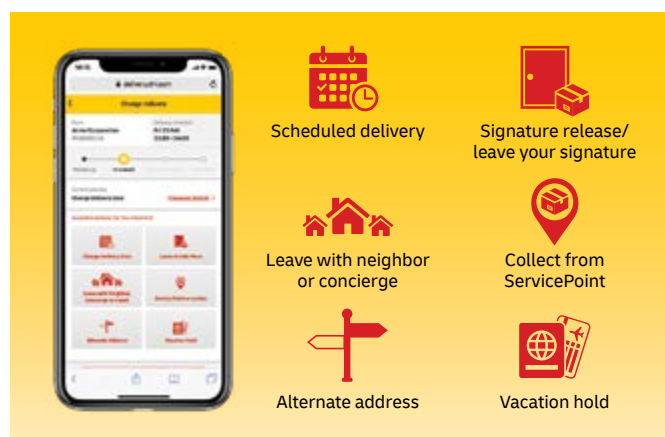

### Digital Assistant

#### Amazon Alexa

- Track your DHL shipments using Echo and other applicable Amazon devices
- Enable the DHL Express skill for Alexa through the Alexa Skills store
- Say to Alexa: "Open DHL Express"

Our online shipping solution MyDHL+ makes it quick and easy for you to do everything you need to do online and pay by credit card. Get rate quotes, create shipping labels, request a courier pickups, track and more. Try it out now at [mydhl.express.dhl/us](https://mydhl.express.dhl/us).

## MANAGING YOUR SHIPMENT

DHL's On Demand Delivery tool keeps receivers informed of shipment progress, allowing them to reschedule, reroute, release or conveniently collect from a DHL ServicePoint. It is an innovative, easy-to-use, mobile-friendly service for residential deliveries.

## DHL EXPRESS MOBILE APP

The DHL Express Mobile app lets you track your shipments and manage your deliveries all in one place. You can locate the nearest DHL Service Point for parcel drop off or collection, and quickly check shipping rates too – right on your smartphone. Advanced GPS location services and camera barcode scanning are also available. Download DHL Express Mobile today, on Android or iOS.